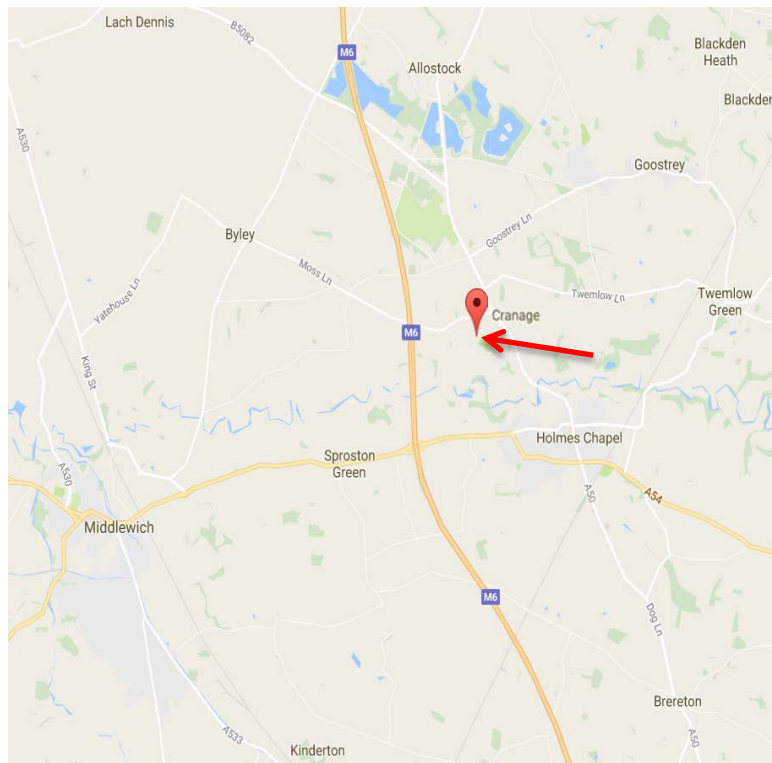

UK-AFI

UNITED KINGDOM
ASSOCIATION OF
FIRE INVESTIGATORS®

Location of the 2017 Summer Training Conference.

<https://www.phcompany.com/de-vere/cranage-estate/contact-us/>

By Car: De Vere Cranage Estate is easily accessible from the M6 via the A50. Use the following navigation coordinates (53.211199, -2.375869) and postcode (CW4 8EW) to find the hotel. Parking is extensive and free for guests of the hotel, conference venue, and leisure club.

By Rail: The nearest mainline railway stations are Crewe and Macclesfield, which are approximately 20 minutes by taxi from the hotel. The nearest local station is Holmes Chapel, just five minutes away and convenient when travelling to/from Manchester city centre.

By Air: Manchester Airport is just 18 miles—or approximately 25 to 30 minutes via car or taxi—from De Vere Cranage Estate.

Accommodation:

If you require overnight accommodation the Cranage Estate offer a 10% discount for delegates.